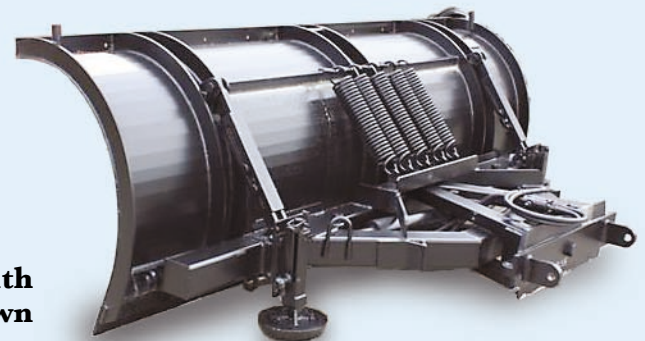

Table Options

7-Hinge Points
Level-Lift
Mechanical Power Float

Other Options

Rubber Baffle
Curb Shoes
Moldboard Shoes
Rubber Cutting Edge

The Gledhill Straight Moldboard Reversible Snowplows are manufactured with an integral "Built-in Baffle". All of our moldboards are paneled for additional strength and easy flow of snow.

Our moldboards are available in uniform heights of 36", 42" or 48" and in lengths of 10', 11', or 12'. Any size moldboard can be combined with any of our various reversing tables. Reversing tables are available in five power reversible models, the 'PRT' series. "PR2" series, PCL series, PR4 series or PR5 series. A manual reversible model, the "RH" series is also available.

Also standard is our automatic safety trip device that utilizes open extension trip springs which allows the moldboard to tilt forward when the plow encounters a solid obstruction. Cast mushroom shoe assemblies are provided with each Straight Moldboard Reversible Plow.