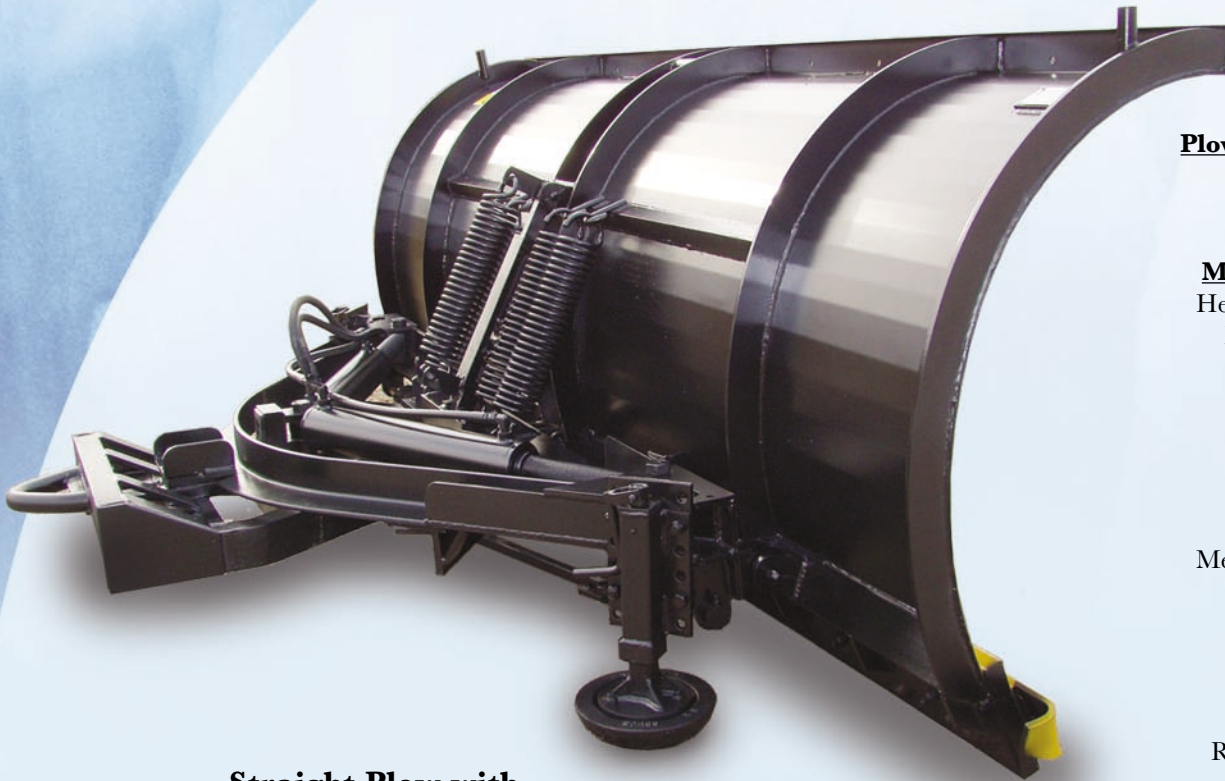

GLEDHILL

SNOWPLOWS

Straight Moldboard Models

**Straight Plow with
PR2 Table & QCP Loop shown**

Plow Hook-Up Options

QCP Loop
Others Available

Moldboard Options

Heavier #7 Gauge Steel
Extra Vertical Ribs
Trip Cutting Edge
Special Paint

Table Options

7-Hinge Points
Level-Lift
Mechanical Power Float

Other Options

Rubber Baffle
Curb Shoes
Moldboard Shoes
Rubber Cutting Edge

The Gledhill Straight Moldboard Reversible Snowplows are manufactured with an integral "Built-in Baffle". All of our moldboards are paneled for additional strength and easy flow of snow.

Our moldboards are available in uniform heights of 36", 42" or 48" and in lengths of 10', 11', or 12'. Any size moldboard can be combined with any of our various reversing tables. Reversing tables are available in five power reversible models, the 'PRT' series. "PR2" series, PCL series, PR4 series or PR5 series. A manual reversible model, the "RH" series is also available.

Also standard is our automatic safety trip device that utilizes open extension trip springs which allows the moldboard to tilt forward when the plow encounters a solid obstruction. Cast mushroom shoe assemblies are provided with each Straight Moldboard Reversible Plow.